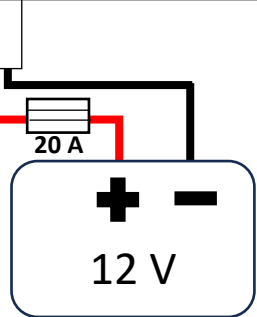

# Pirate Light Control Box

SIREN

"BLIND" LIGHT

RGB LIGHT BAR

FIND MY BOAT

MOTION SENSOR

BEAM BREAK

FLOAT SENSOR